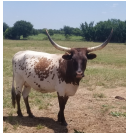

HERSHBERGER CATTLE CO.

2M JOJO

Date of Birth: 07/18/2019
Registration 1: 294000

Courtesy of Hershberger's Longhorns

SS MICRO CHIEF ROMEO

2M JOJO

2M DOLLAR

Strawberry Texas

Mini-AR-LA-Tex-528

SKIPPER 13

WHITE BAYOU

MICRO CLEATUS

Mini 21

MICRO CLEATUS

MISS ROYAL T R

MICRO CHIP N' BOOTS